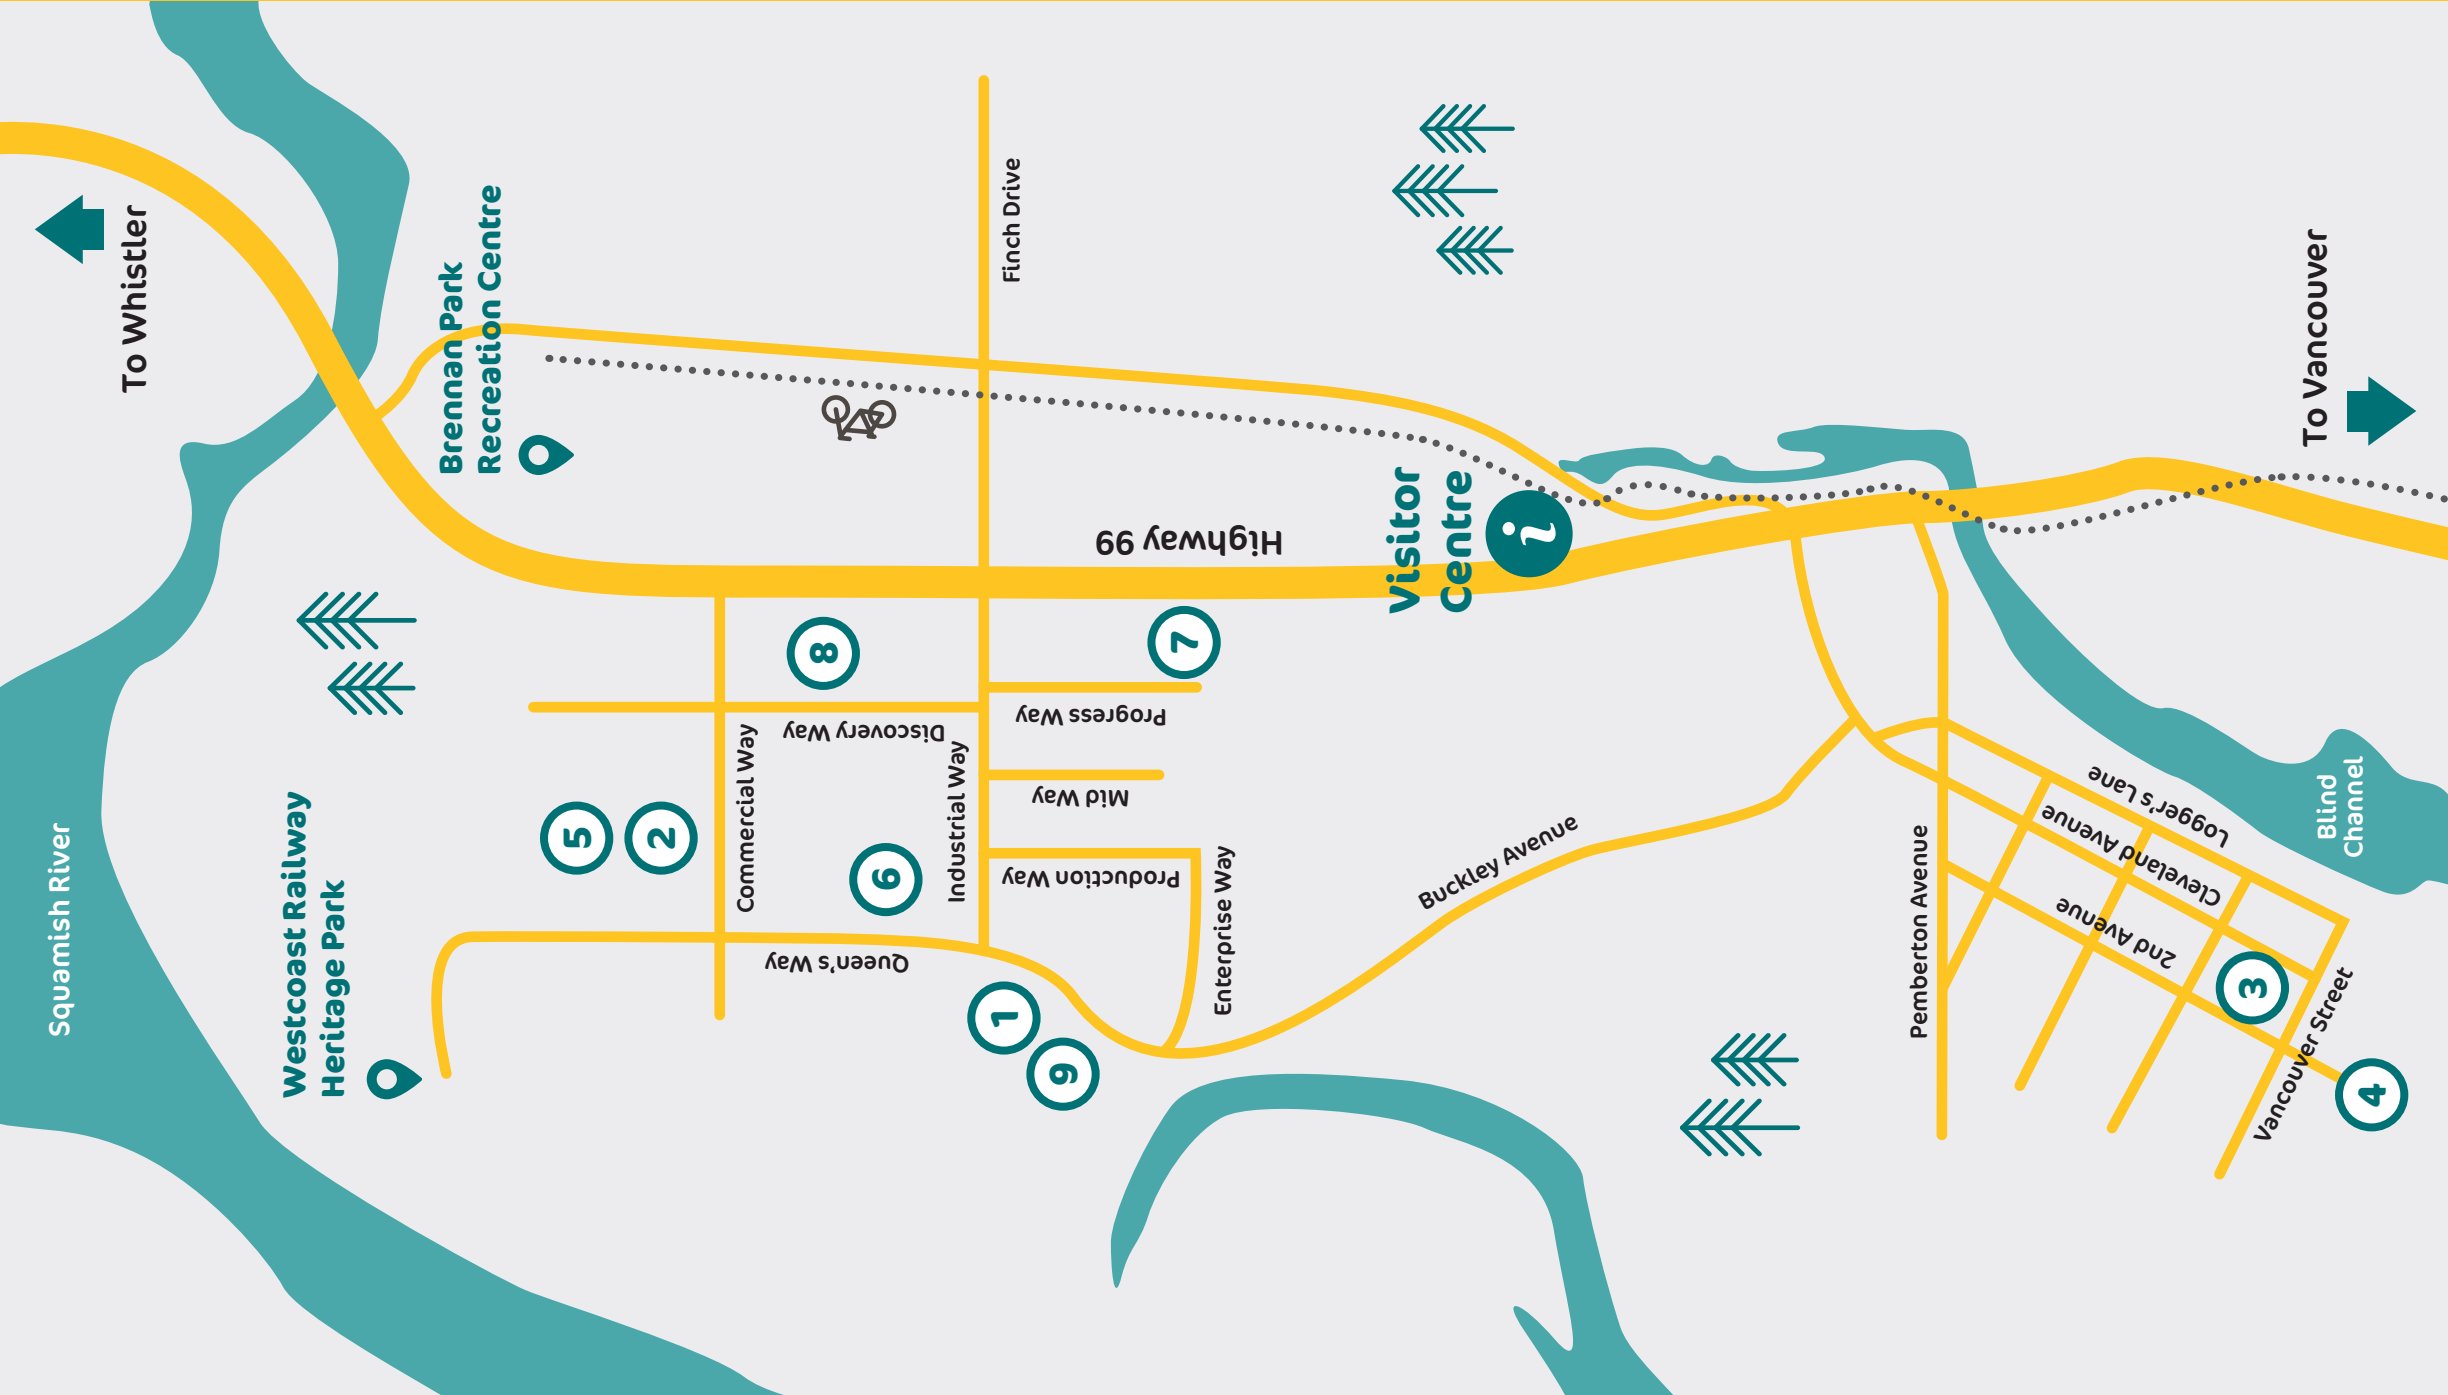

Squamish Craft Tasting Trail Map

- 1 **A-FRAME Brewing Company**
- 2 **Backcountry Brewing**
- 3 **Howe Sound Brewing**
- 4 **Cliffside Cider**
- 5 **Geo Cider Co.**
- 6 **Northyards Cider Co.**
- 7 **Gillespie's Fine Spirits**
- 8 **Counterpart Coffee**
- 9 **frostbites syrup co.**

Collect stamps & win prizes!

Visitor Centre
38551 Loggers Lane, Squamish Adventure Centre

If you have questions about this program, please contact Tourism Squamish at info@tourismsquamish.com or call 604-815-5084.

exploresquamish.com #exploresquamish

Got 3-4 stamps?

Claim your Explore Squamish mini carabiner at the Visitor Centre.

Got 5-7 stamps?

Well done! Claim your branded bottle opener at the Visitor Centre.

Got 8 or more?

Claim your coveted branded camping mug and a hearty congratulations at the Visitor Centre.

*One passport and one prize per person.