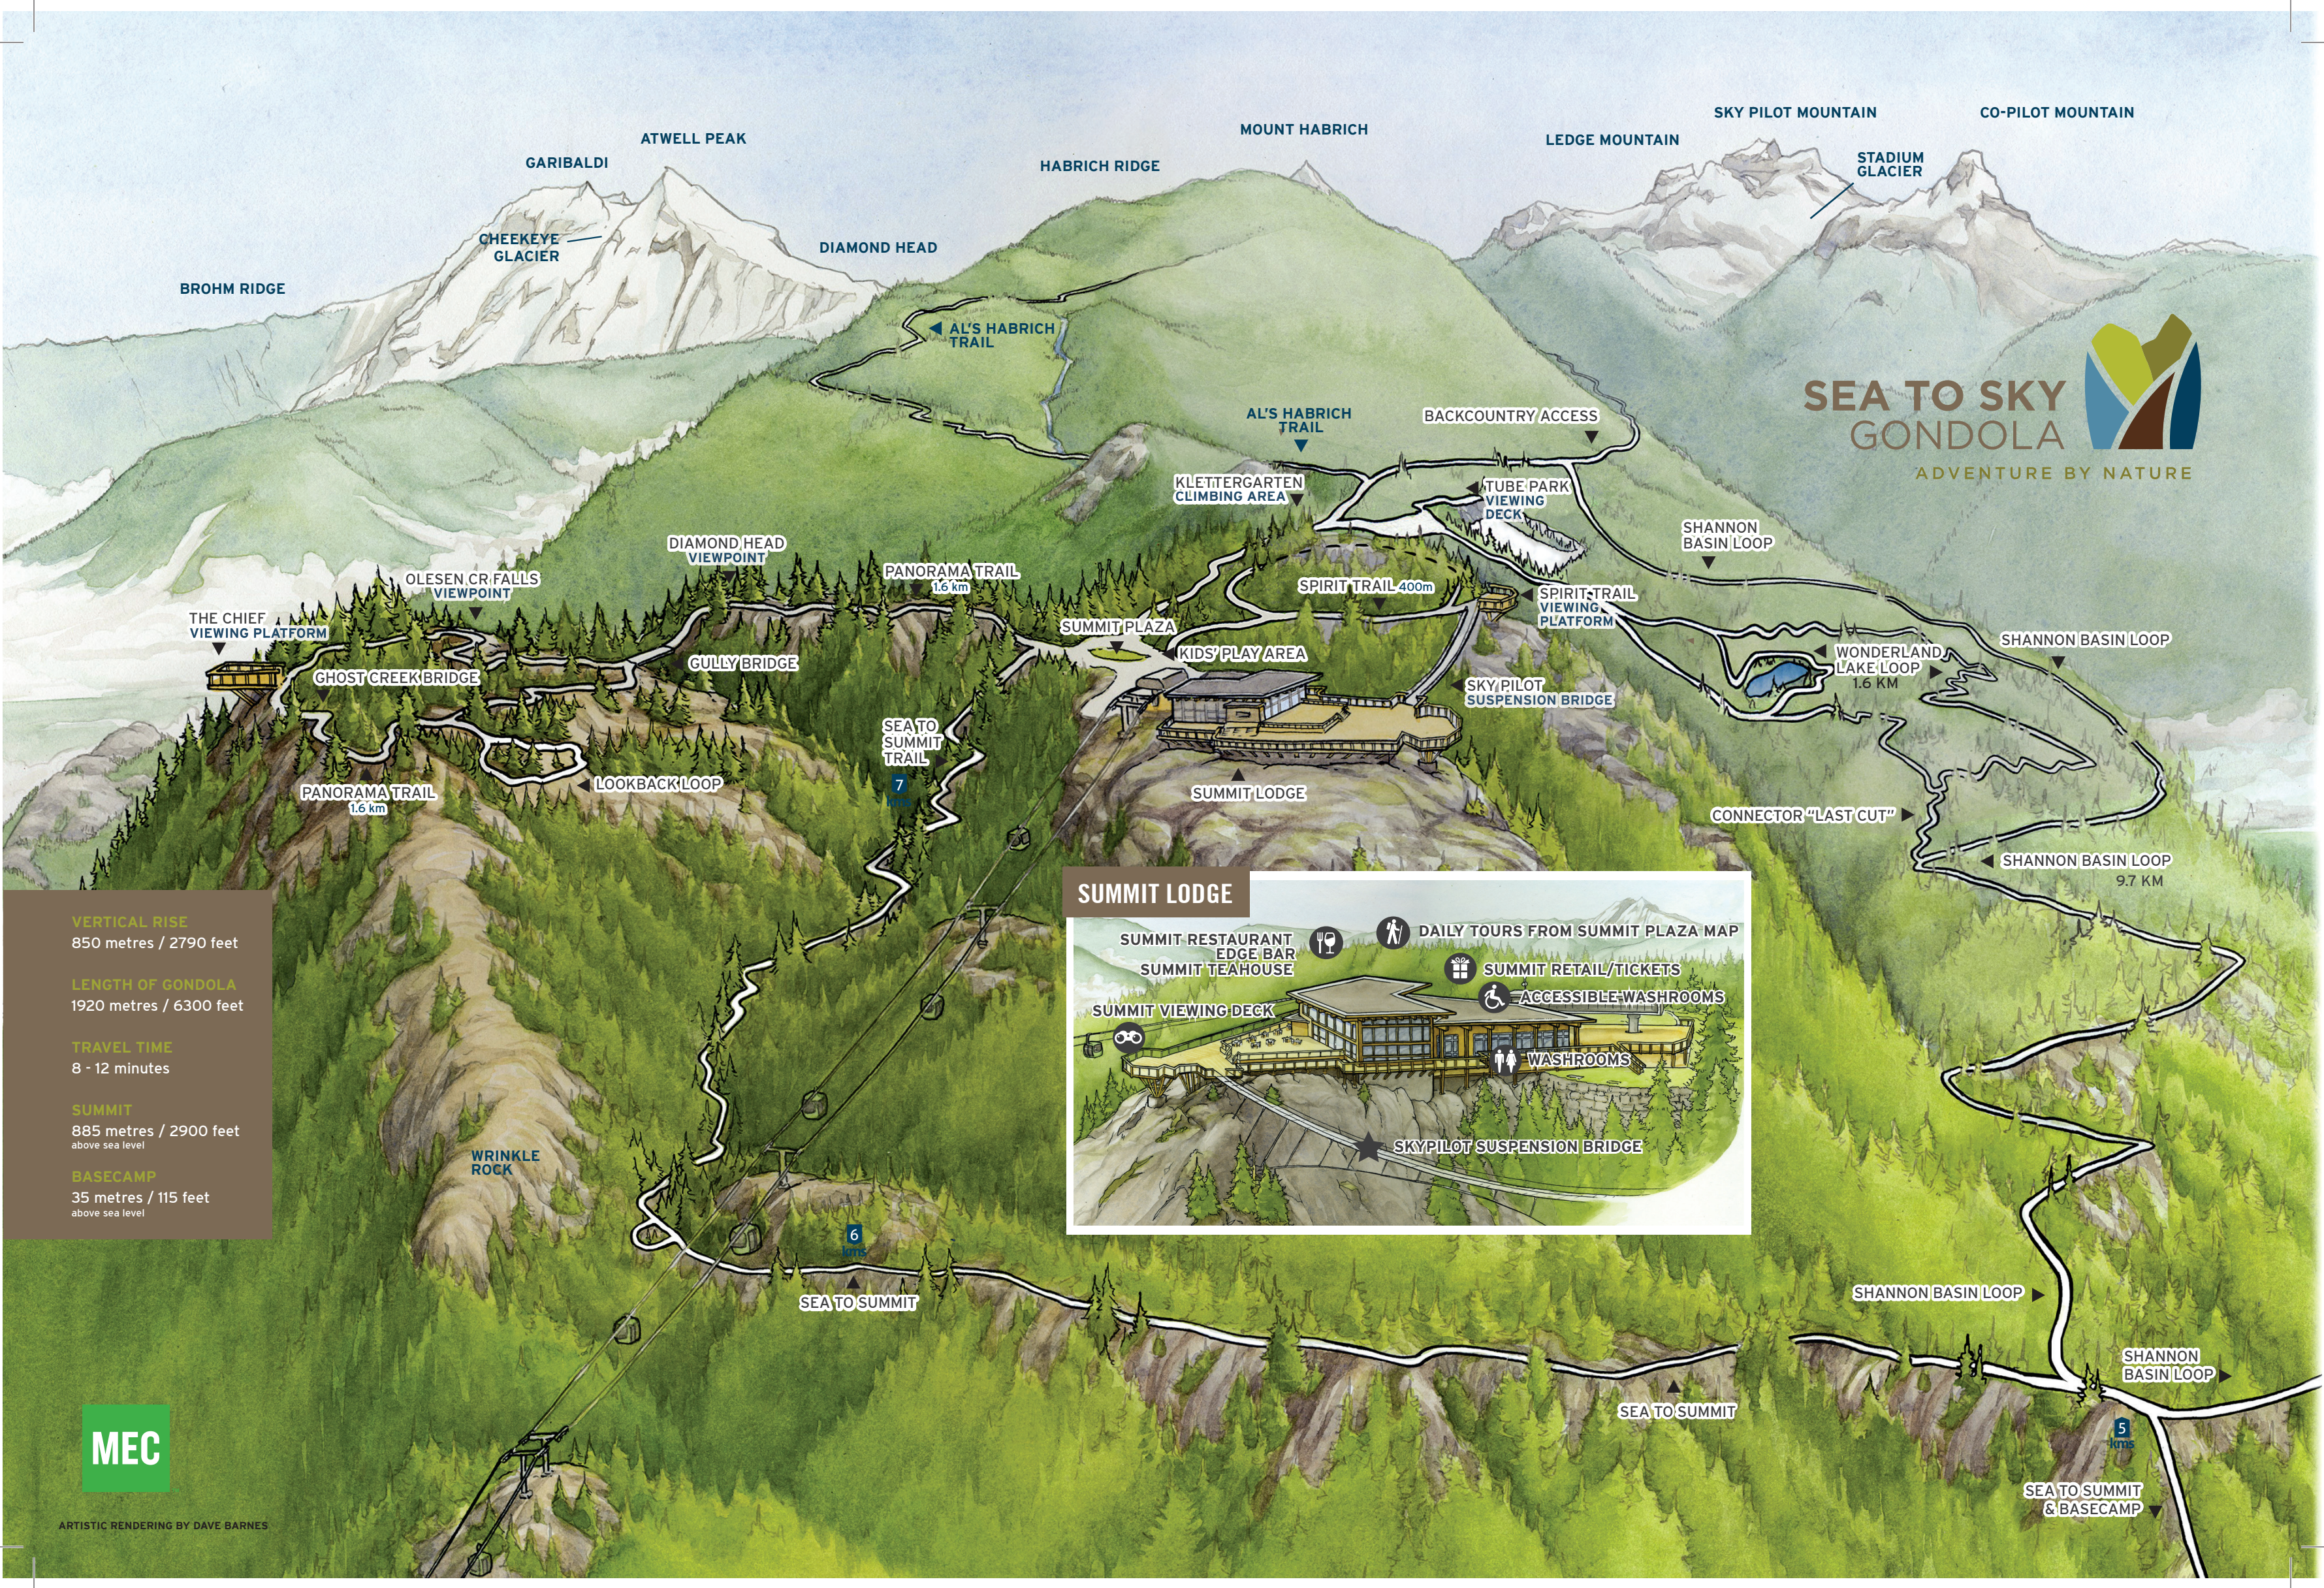

SEA TO SKY GONDOLA

ADVENTURE BY NATURE

VERTICAL RISE
850 metres / 2790 feet

LENGTH OF GONDOLA
1920 metres / 6300 feet

TRAVEL TIME
8 - 12 minutes

SUMMIT
885 metres / 2900 feet
above sea level

BASECAMP
35 metres / 115 feet
above sea level

SUMMIT LODGE

- SUMMIT RESTAURANT
- EDGE BAR
- SUMMIT TEAHOUSE
- SUMMIT VIEWING DECK
- DAILY TOURS FROM SUMMIT PLAZA MAP
- SUMMIT RETAIL/TICKETS
- ACCESSIBLE WASHROOMS
- WASHROOMS
- SKYPILOT SUSPENSION BRIDGE